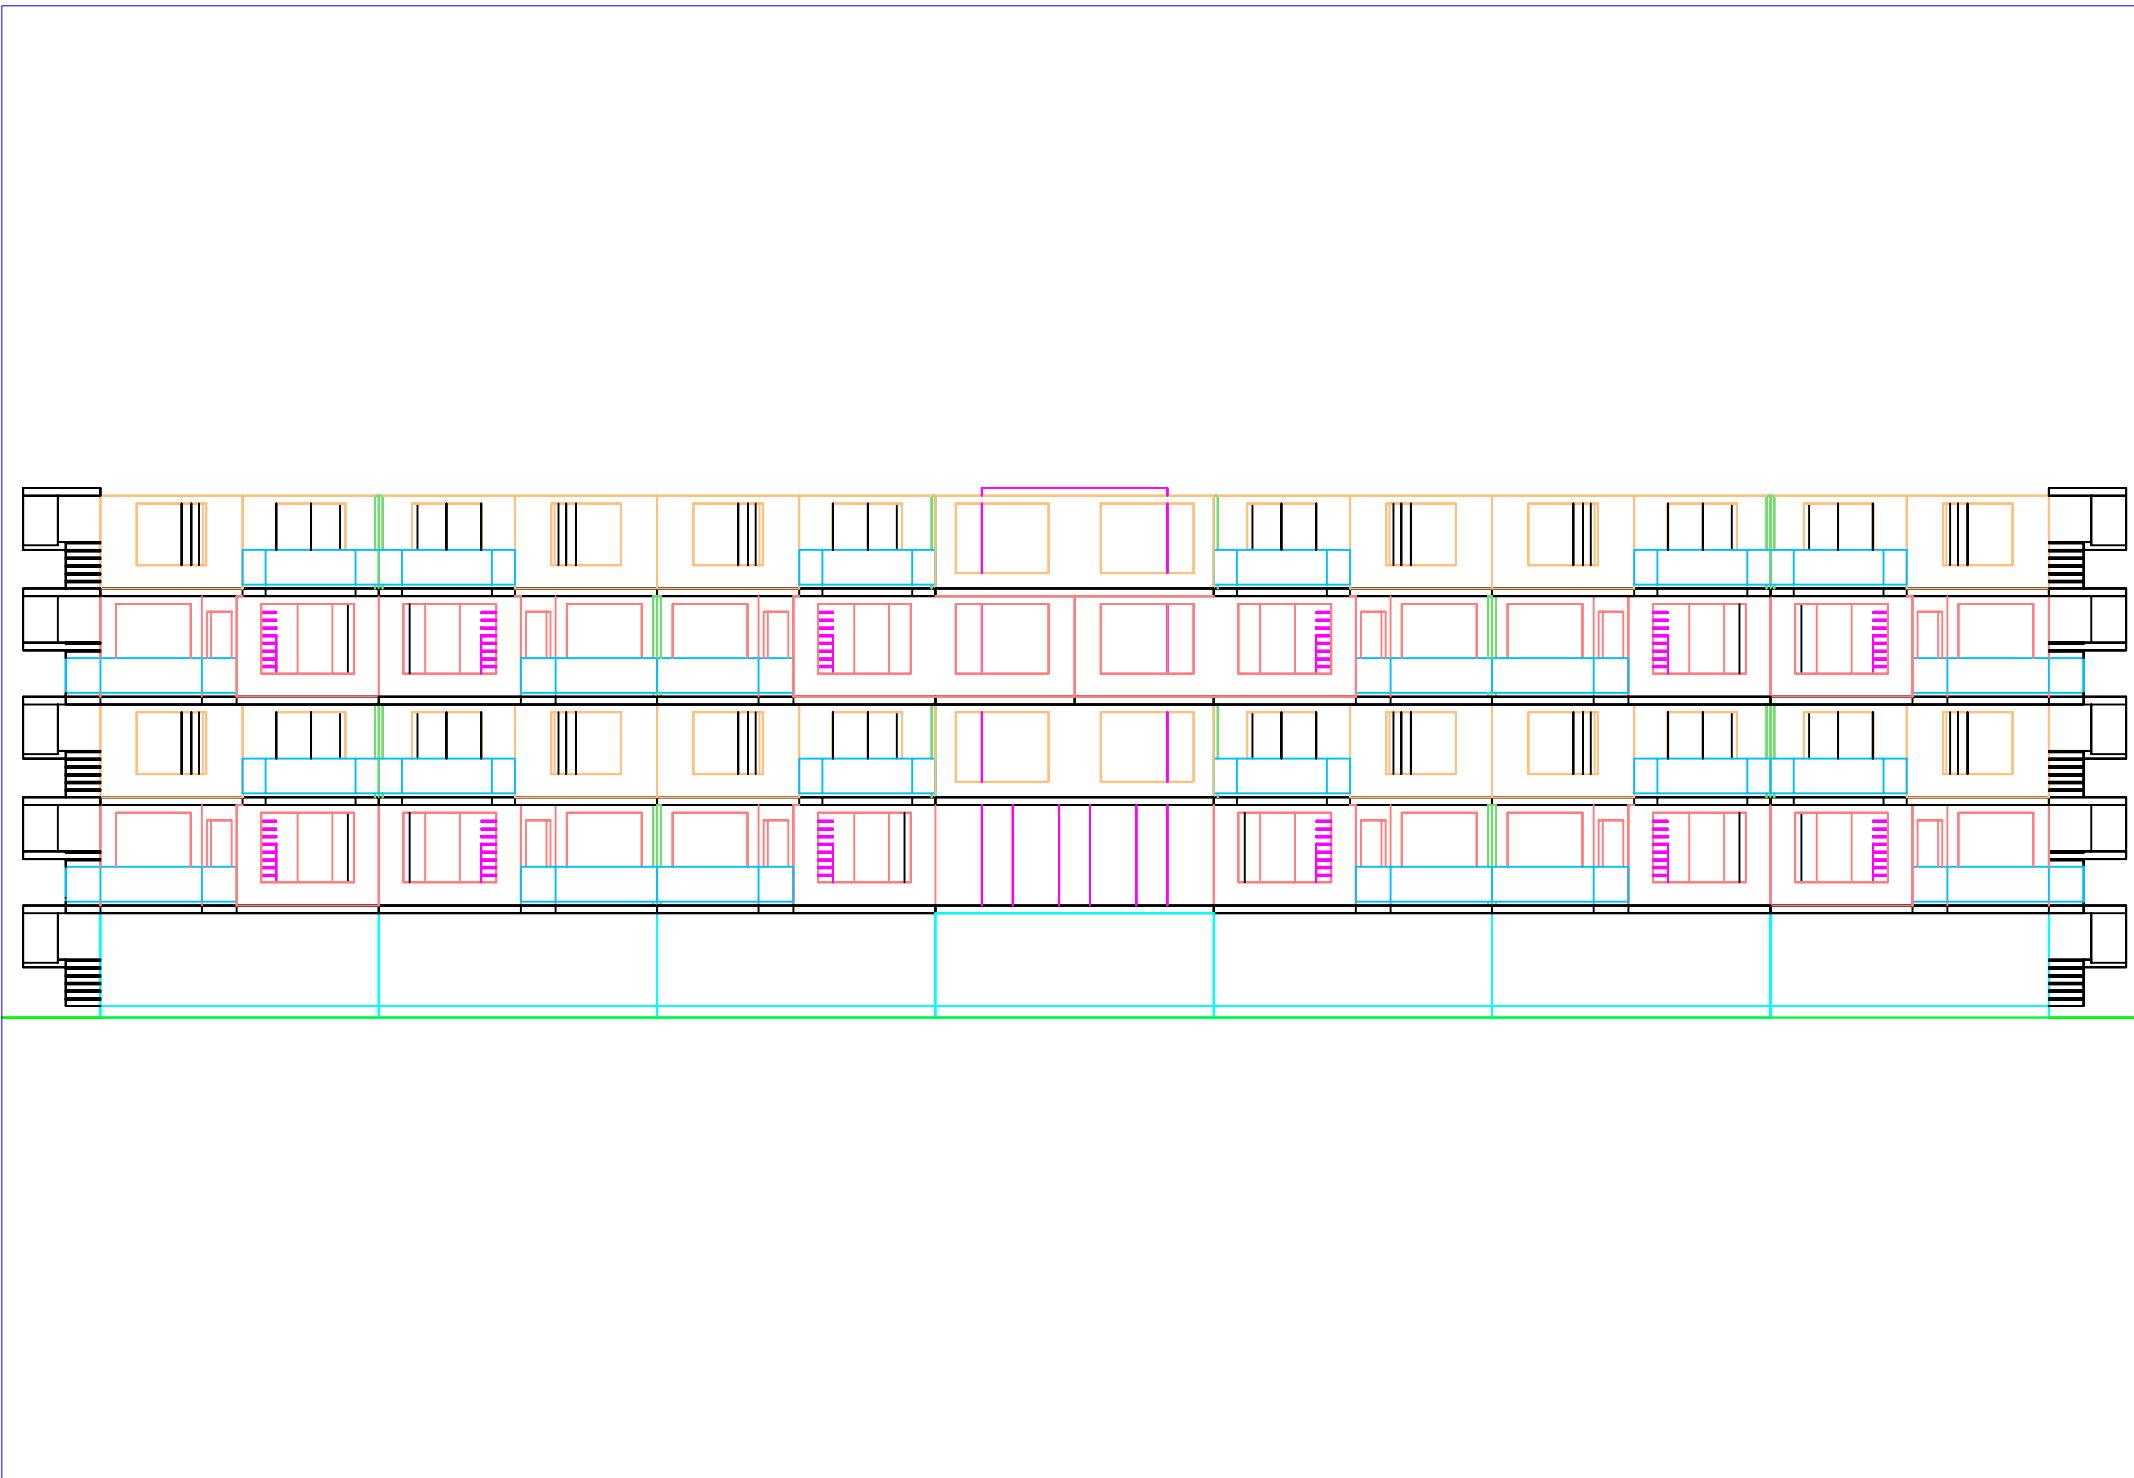

550 lower
640 upper
=====
1190 sq.ft
160 balconies

550 lower
640 upper
=====
1190 sq.ft
180 balconies

750 lower
630 upper
=====
1380 sq.ft
160 balconies

511 lower
1143 upper
=====
1654 sq.ft
360 balconies

26 parking 12' x 20' (3.7 stories)

42 parking 12' x 20' (6 stories)