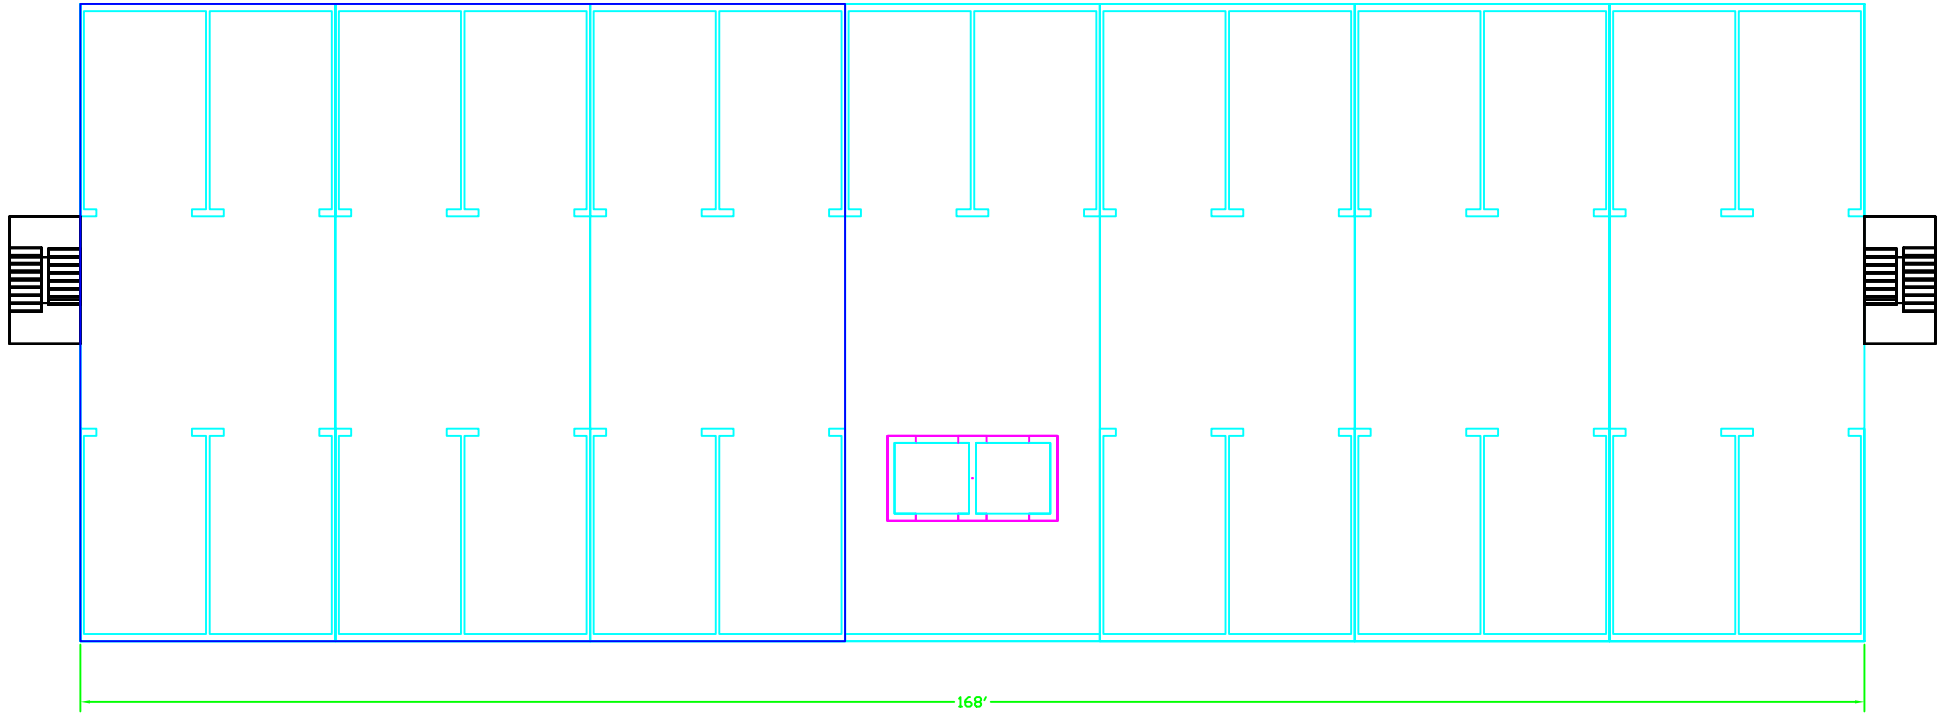

550 lower
640 upper
=====
1190 sq.ft
160 balconies

550 lower
640 upper
=====
1190 sq.ft
180 balconies

750 lower
630 upper
=====
1380 sq.ft
160 balconies

511 lower
1143 upper
=====
1654 sq.ft
360 balconies

26 parking 12' x 20' (3.7 stories)

42 parking 12' x 20' (6 stories)