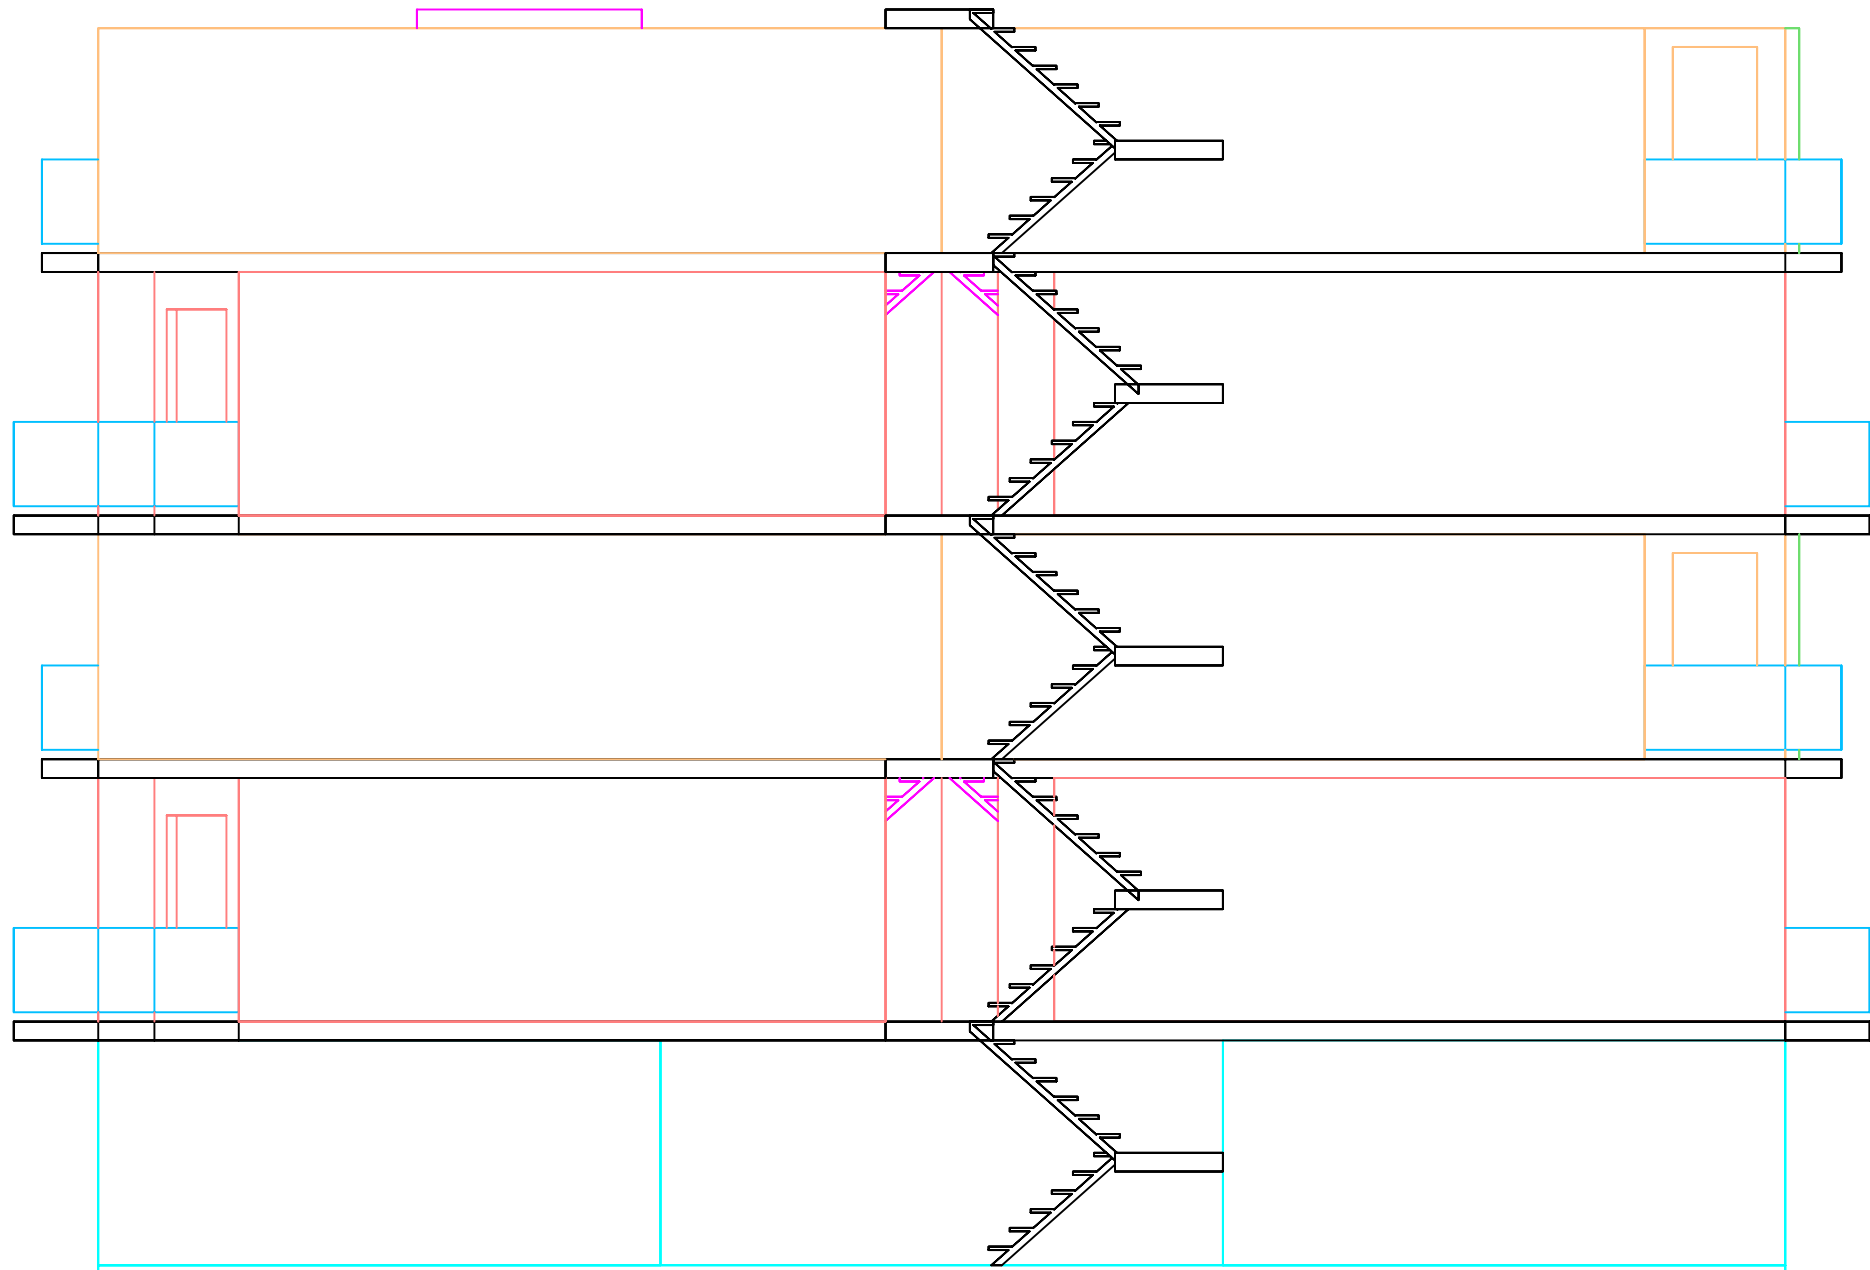

550 lower
640 upper
=====
1190 sq.ft
160 balconies

550 lower
640 upper
=====
1190 sq.ft
180 balconies

750 lower
630 upper
=====
1380 sq.ft
160 balconies

511 lower
1143 upper
=====
1654 sq.ft
360 balconies

26 parking 12' x 20' (3.7 stories)

42 parking 12' x 20' (6 stories)