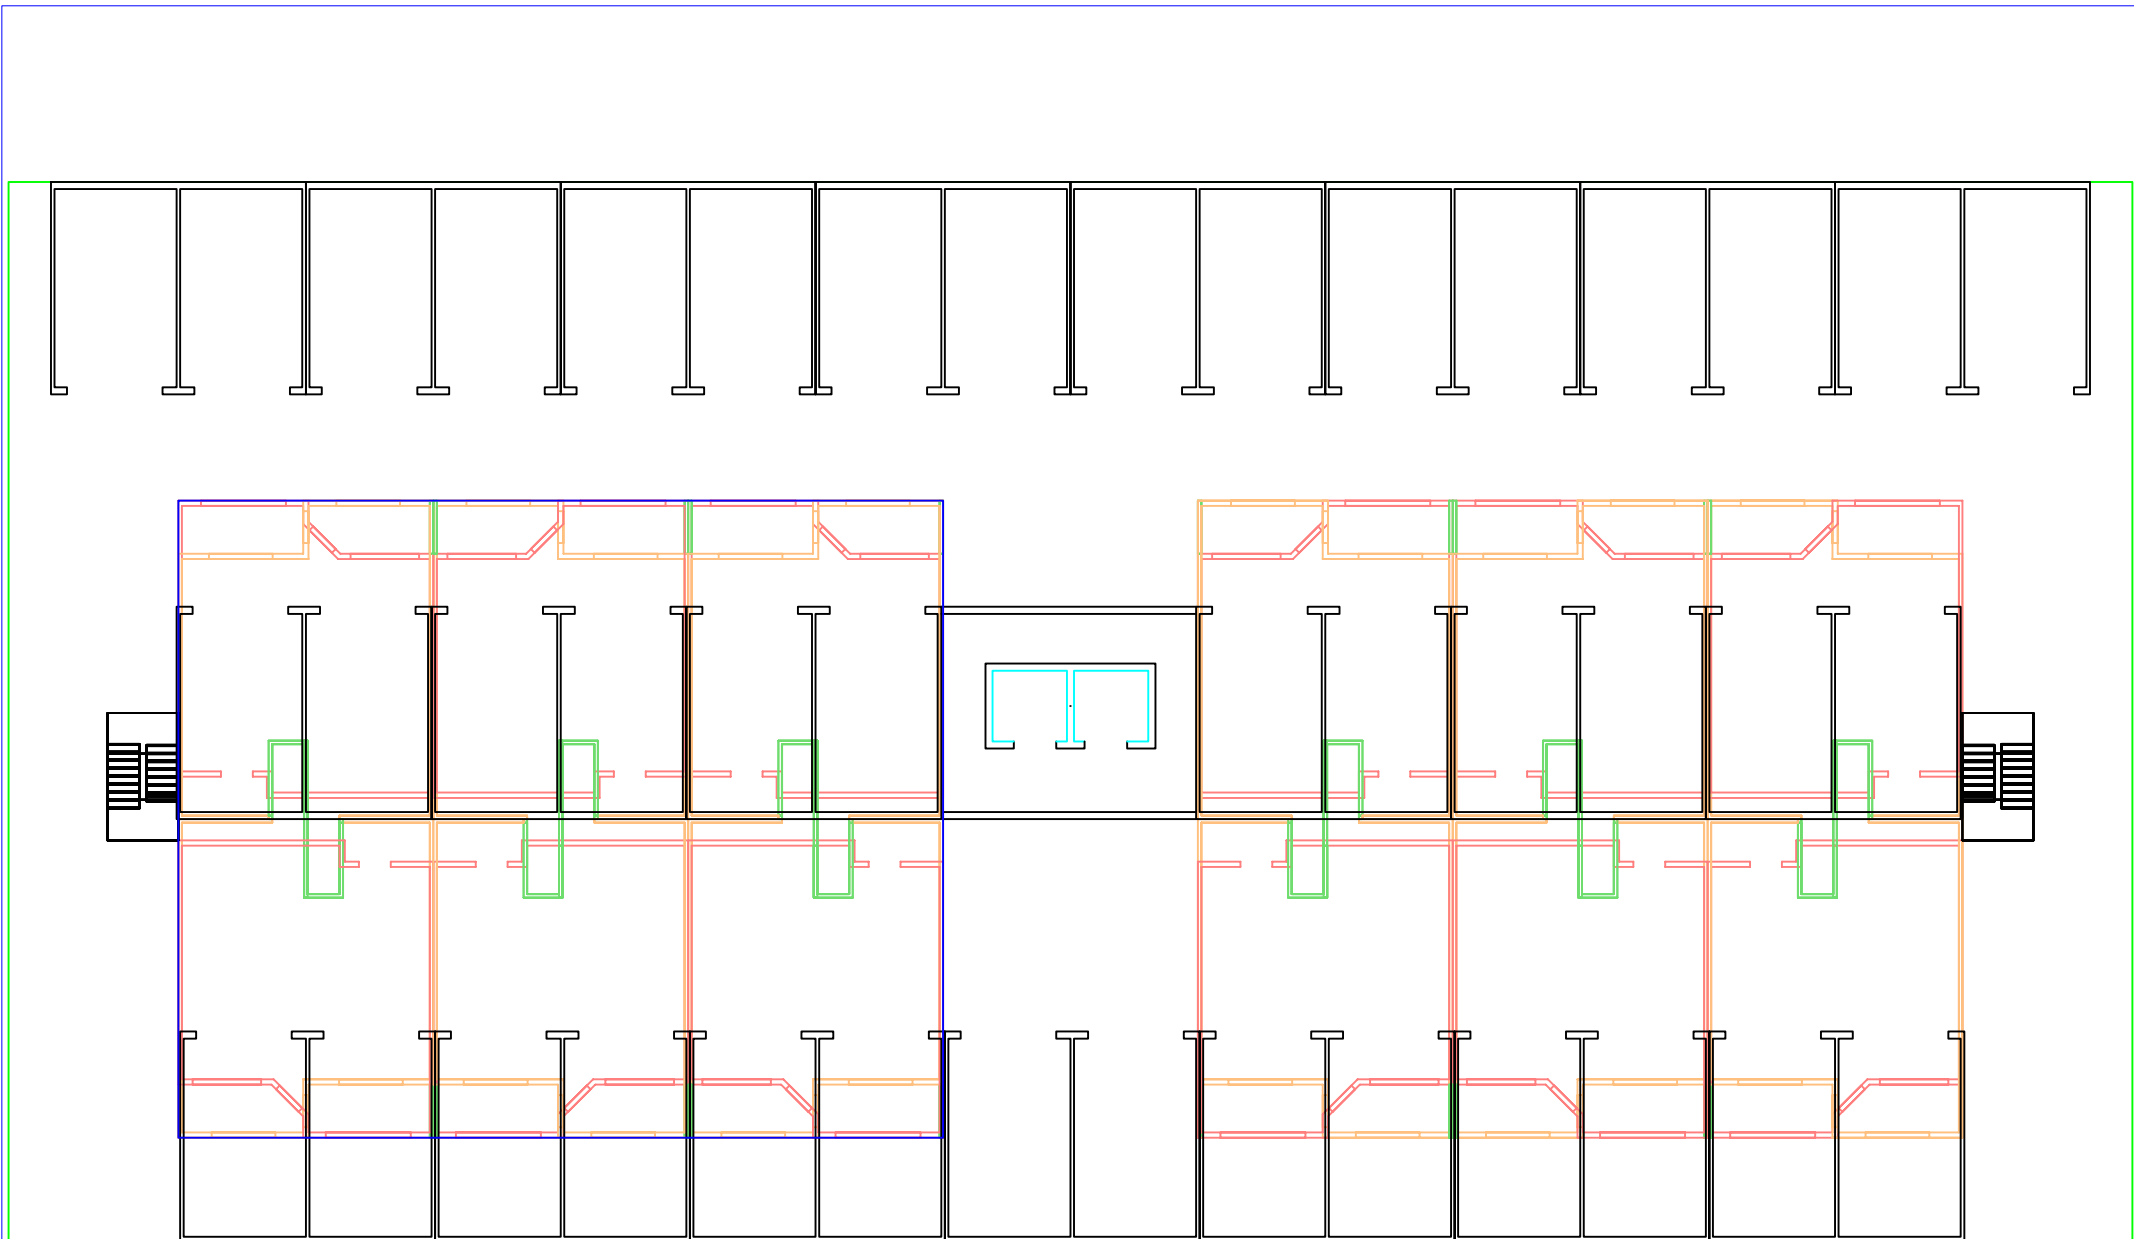

550 lower
640 upper
=====
1190 sq.ft
160 balconies

550 lower
640 upper
=====
1190 sq.ft
180 balconies

750 lower
630 upper
=====
1380 sq.ft
160 balconies

511 lower
1143 upper
=====
1654 sq.ft
360 balconies

26 parking 12' x 20' (3.7 stories)

42 parking 12' x 20' (6 stories)